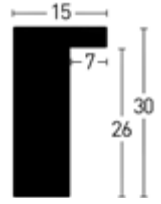

Loft 15

Kiefer | Pine

Furnier
Veneer

Folie
Foil

Lack
Varnish

Modern
Modern