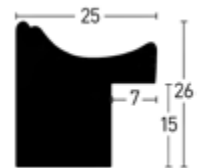

Sun 55

Sun Cube 20

Treviso 25

Schattenfugenleisten | Floater profiles