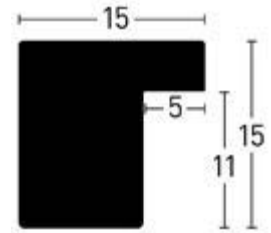

Fortuna 15x15

Kiefer | Pine

Furnier
Veneer

Folie
Foil

Lack
Varnish

Modern
Modern

BW-Set | Sample Set:

Art.Nr. | Ref.No.: 900499