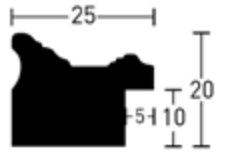

Wood Mouldings Basic Assortment

Antigo 25

Kiefer | Pine

Gebürstet
Brushed

Vintage
Vintage

BW-Set | Sample Set:
Art.Nr. | Ref.No.: 900563
Winkel | Samples: 3

Farboberflächen | Colour surfaces

1:1