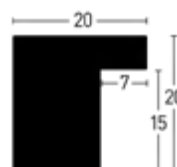

Holz Rahmenprofile | Wood mouldings

Loft 20x20