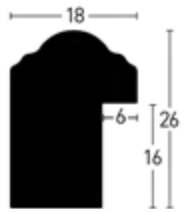

Palladio Color 18

Kiefer | Pine

Handvergoldung
Hand gilding

Wachs
Wax

Klassisch
Classic