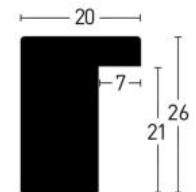

Schwarz | Black

912711 712711

Blackwoods 20 x 32 1:1

Lack
Varnish

Schwarz | Black

912701 712701

Blackwoods 26 Modern Modern

 Durian | Durian