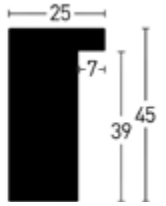

Loft 25 x 45

Kiefer | Pine

Furnier
Veneer

Folie
Foil

Lack
Varnish

Modern
Modern