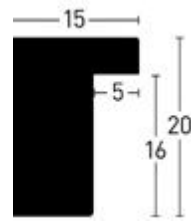

Havana Floaters 34

Fortuna 15x20