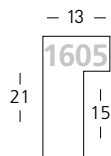

BW-Set | Sample Set:
Art.Nr. | Ref.No.: 900601
Winkel | Samples: 6

1. ▣ 1600/263
   - ▣ 1601/263
   - ▣ 1603/263
   - ▣ 1604/263
   - ▣ 1605/263
2. } Schwarz | Black

☒ für **Zuschnitt** setzen Sie eine **7** vor die Bestellnummer
für **chop-service** please add a **7** to start the reference