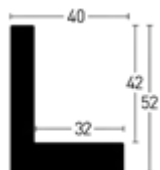

Sun 55

Sun Cube 20

Schattenfugenleisten | Floater profiles

Studio 40