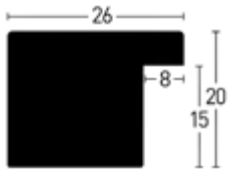

Essential 24

Blackwoods 26