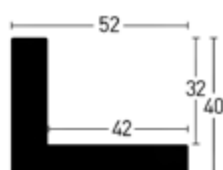

Sun 55

Sun Cube 20

Schattenfugenleisten | Floater profiles

Studio 52