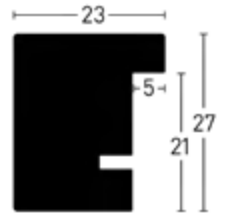

XL 23

Kiefer | Pine

Lack
Varnish

Furnier
Veneer

Folie
Foil

Modern
Modern