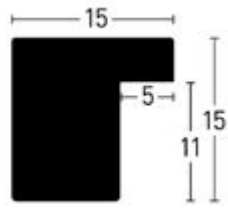

Fortuna 15x15