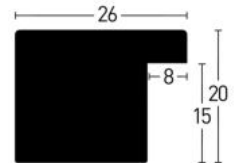

Blackwoods 26 Modern Modern

Durian | Durian

Lack
Varnish

BW-Set | Sample Set:
Art.Nr. | Ref.No.: 900221
Winkel | Samples: 7

Farboberflächen | Colour surfaces 1:1

Schwarz | Black

912751 712751

Blackwoods 38 1:1

Durian | Durian

Lack
Varnish

Schwarz | Black

912761 712761

Blackwoods 52 1:1

Durian | Durian

Lack
Varnish

Schwarz | Black

912731 712731