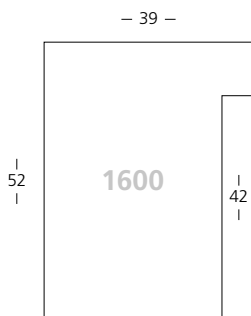

1601/260

1602/260

Auslauf / Deletion

1600/260

Moma

Tanne | Fir

Eiche Furnier
Oak veneer

Modern
Modern