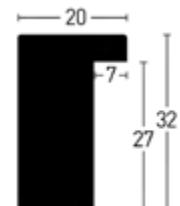

Schwarz | Black

912711 712711

Blackwoods 20 x 32 1:1

Lack
Varnish

Schwarz | Black

912701 712701

Blackwoods 26 Modern Modern

 Durian | Durian