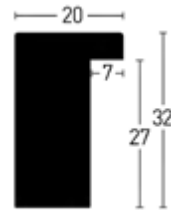

Whitewoods 26

1:1

Weiß | White

9254103 7254103

Kiefer | Pine

Lack
Varnish

Modern
Modern

Whitewoods 38