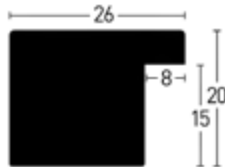

Whitewoods 26