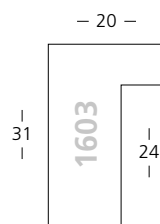

BW-Set | Sample Set:
Art.Nr. | Ref.No.: 900599
Winkel | Samples: 6