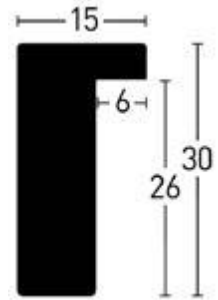

Schwarz | Black

9254505

Fortuna 15x30

Kiefer | Pine

Furnier
Veneer

Folie
Foil

Lack
Varnish

Modern
Modern