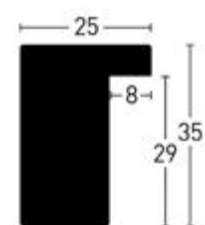

Holz Rahmenprofile | Wood mouldings

Fortuna 25