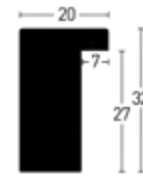

Blackwoods 20x32