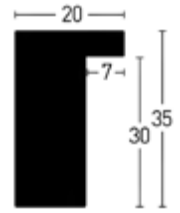

Loft 20 x 35

Kiefer | Pine

Furnier
Veneer

Folie
Foil

Lack
Varnish

Modern
Modern