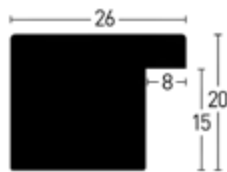

Whitewoods 26

1:1

Weiß | White

9254103 7254103

Kiefer | Pine

Lack
Varnish

Modern
Modern

Whitewoods 38