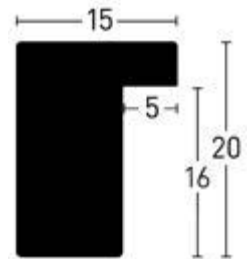

9254500

Fortuna 15x20

Kiefer | Pine

Furnier
Veneer

Folie
Foil

Lack
Varnish

Modern
Modern

BW-Set | Sample Set: