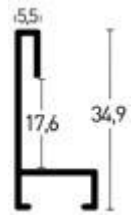

Natura | Profil 34

Aluminium

Furnier
Veneer

Modern
Modern